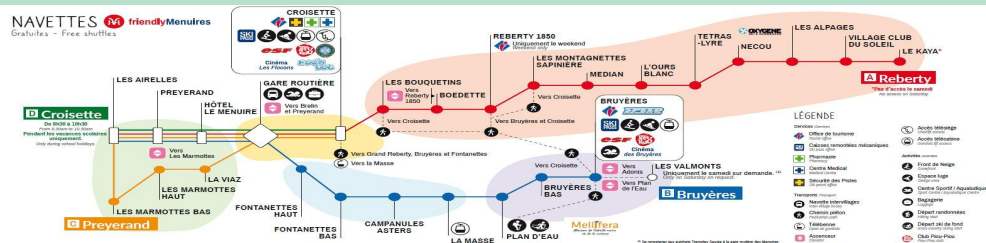

NAVETTES GRATUITES Les Menuires

tous les jours jusqu'au 5 avril inclus

A - CIRCUIT DE REBERTY

Départ gare routière	Croisette	Bouquetins	Boedette	Reberty 1850	Montagnettes	Médian	L'ours Blanc	Tétraz Lyre	Necou	Les Alpes	Village Club Soleil	Kaya
8:40	→	→	→	8:45	→	→	→	→	8:50	→	→	9:00
9:00	→	→	→	9:05	→	→	→	→	9:10	→	→	9:20
9:20	→	→	→	9:25	→	→	→	→	9:30	→	→	9:40
9:40	→	→	→	9:45	→	→	→	→	9:50	→	→	10:00
10:00	→	→	→	10:05	→	→	→	→	10:10	→	→	10:20
10:20	→	→	→	10:25	→	→	→	→	10:30	→	→	10:40
10:40	→	→	→	10:45	→	→	→	→	10:50	→	→	11:00
11:00	→	→	→	11:05	→	→	→	→	11:10	→	→	11:20
11:20	→	→	→	11:25	→	→	→	→	11:30	→	→	11:40
11:40	→	→	→	11:45	→	→	→	→	11:50	→	→	12:00
12:00	→	→	→	12:05	→	→	→	→	12:10	→	→	12:20
12:20	→	→	→	12:25	→	→	→	→	12:30	→	→	12:40
12:40	→	→	→	12:45	→	→	→	→	12:50	→	→	13:00
13:00	→	→	→	13:05	→	→	→	→	13:10	→	→	13:20
13:20	→	→	→	13:25	→	→	→	→	13:30	→	→	13:40
13:40	→	→	→	13:45	→	→	→	→	13:50	→	→	14:00
14:00	→	→	→	14:05	→	→	→	→	14:10	→	→	14:20
14:20	→	→	→	14:25	→	→	→	→	14:30	→	→	14:40
14:40	→	→	→	14:45	→	→	→	→	14:50	→	→	15:00
15:00	→	→	→	15:05	→	→	→	→	15:10	→	→	15:20
15:20	→	→	→	15:25	→	→	→	→	15:30	→	→	15:40
15:40	→	→	→	15:45	→	→	→	→	15:50	→	→	16:00
16:00	→	→	→	16:05	→	→	→	→	16:10	→	→	16:20
16:20	→	→	→	16:25	→	→	→	→	16:30	→	→	16:40
16:40	→	→	→	16:45	→	→	→	→	16:50	→	→	17:00
17:00	→	→	→	17:05	→	→	→	→	17:10	→	→	17:20
17:20	→	→	→	17:25	→	→	→	→	17:30	→	→	17:40

C - Preyerand	Gare Routière	09:00	10:00	11:00	12:00	14:00	15:00	16:00	17:35
	La Viaz	09:05	10:05	11:05	12:05	14:05	15:05	16:05	17:40
Les Marmottes Haut	09:10	10:10	11:10	12:10	14:10	15:10	16:10	17:45	
Les Marmottes Bas	↓	↓	↓	↓	↓	↓	↓	↓	
Gare Routière	09:20	10:20	11:20	12:20	14:20	15:20	16:20	17:50	